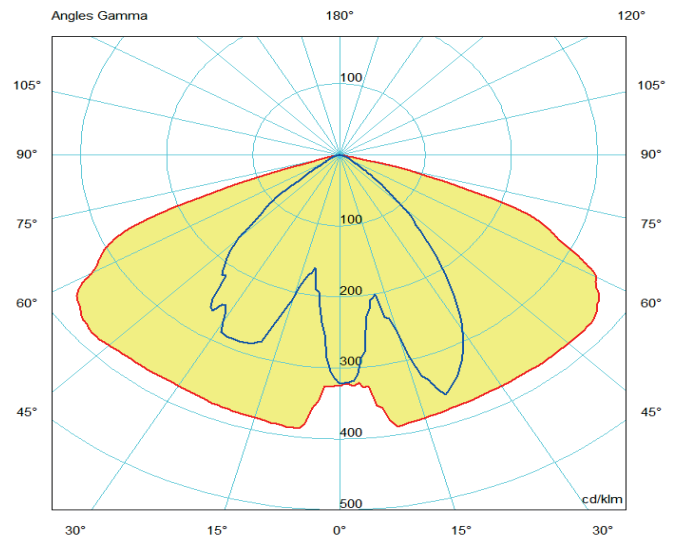

POWER

			4000K	3000K	2700K	2200K
N. LED	mA	W TOT	lm OUT	lm OUT	lm OUT	lm OUT
24	350	25	3,291	3,137	3,088	2,496
24	500	36	4,561	4,346	4,280	3,457
24	600	44	5,371	5,111	5,040	4,067
24	700	52	6,153	5,842	5,774	4,652

PHOTOMETRY

STD
ASSYM