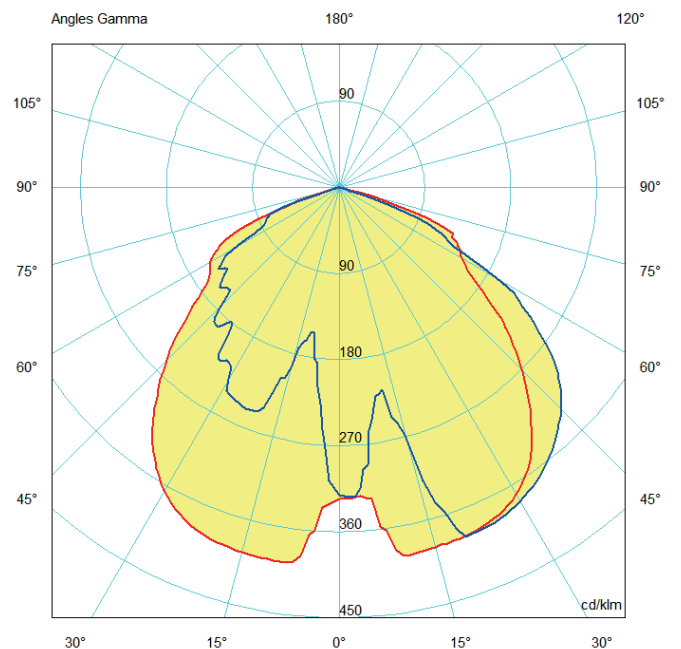

POWER

			4000K	3000K	2700K	2200K
N. LED	mA	W TOT	lm OUT	lm OUT	lm OUT	lm OUT
24	350	25	3,291	3,137	3,088	2,496
24	500	36	4,561	4,346	4,280	3,457
24	600	44	5,371	5,111	5,040	4,067
24	700	52	6,153	5,842	5,774	4,652

PHOTOMETRY

STD
CIRC