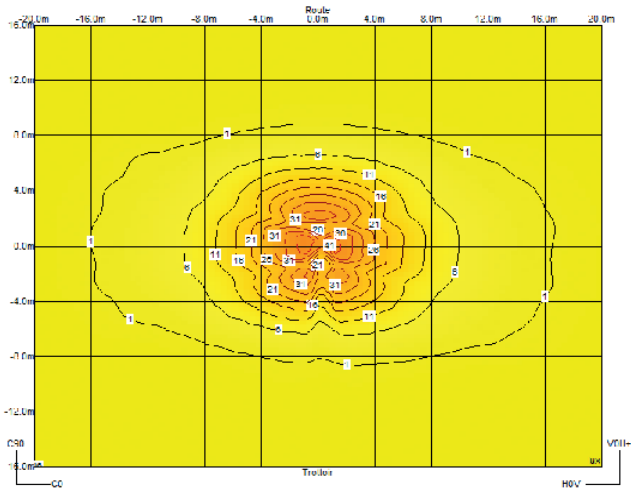

LEDCUP

INNOVATIVE

DESIGN

ECOLOGICAL

The Ledcup luminaire adapts itself perfectly to all types of architectures and environments and will highlight parcs, urban roads, parkings and rural zones.

POWER

			4000K	3000K	2700K	2200K
N. LED	mA	W TOT	lm OUT	lm OUT	lm OUT	lm OUT
24	350	25	3,291	3,137	3,088	2,496
24	500	36	4,561	4,346	4,280	3,457
24	600	44	5,371	5,111	5,040	4,067
24	700	52	6,153	5,842	5,774	4,652

PHOTOMETRY

STD
ASSYM

STD
CIRC

STD
SYM

RLA
ASSYM

RLA
CIRC

RLA
SYM

FONTES DE PARIS