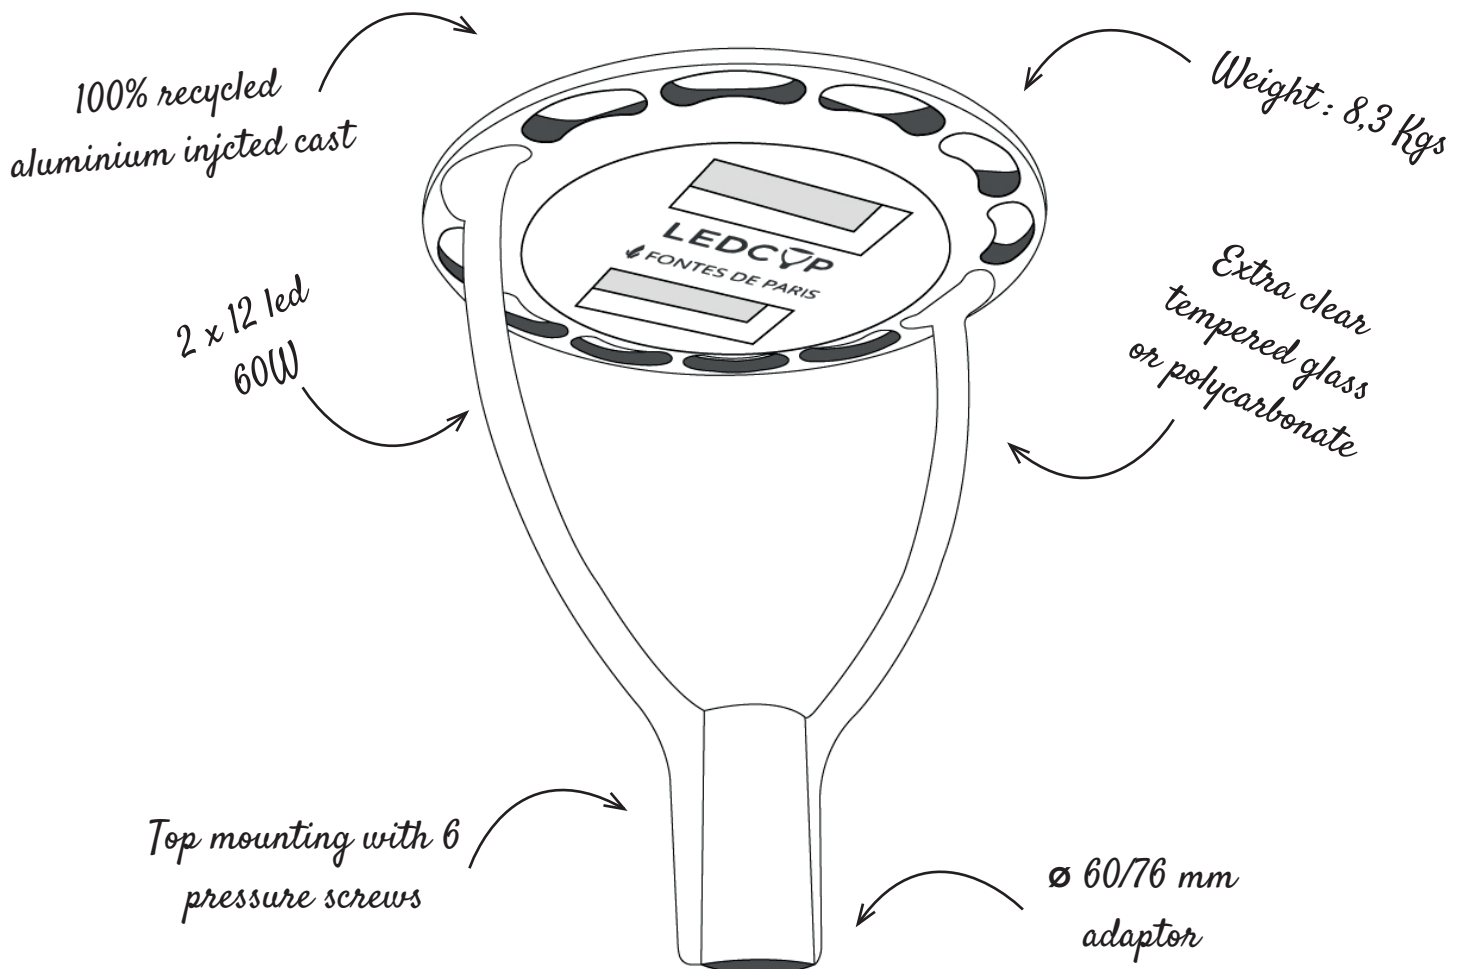

FONTES DE PARIS

ILLUMINATION DES VILLES DU MONDE

LEDCUP

DESCRIPTION

Launched at the beginning of 2020, the Ledcup is a luminaire that offers an original and elegant design, particularly adapted to parks, residential streets, cycling lanes, pedestrian walkways and plazas.

Its recommended installation height is of 3 to 6 meters. It is equipped with high performance Nichia LEDs and is delivered pre-wired with a H07 RNF cable, with 3 or 5 1.5mm conductors. Like our other KJLed and Ledrose luminaires, the Ledcup is entirely fashioned out of 100% recycled aluminium. The luminaire is offered with several photometric options as well as a 4DIM driver. Several devices can be added, such as a motion detecting sensor, a Zhaga captor, or a «smart city» module.

TECHNICAL DESCRIPTION

- > Single size diameter 520mm & height 670mm
- > 2 PCB of 12LED Nichia standard Zhaga with NTC
- > Color temperatures 2200°K - 2700°K - 3000°K - 4000°K
- > IP 66
- > 100% recycled aluminium injected cast
- > Powder coated polyester with RAL of your choice
- > Sea side treatment available
- > Extra clear tempered glass IK08 or polycarbonate IK10
- > «Fontes de Paris» serigraphy
- > Fitting class 1 or class 2
- > Top mounting ø 60 or 76mm
- > Delivered pre-cabled R07 RNF 3x or 5x 1.5mm
- > Eligible for energy certificates
- > ENEC certificate pending

LEDCUP

INNOVATIVE

DESIGN

ECOLOGICAL

The Ledcup luminaire adapts itself perfectly to all types of architectures and environments and will highlight parcs, urban roads, parkings and rural zones.

POWER

			4000K	3000K	2700K	2200K
N. LED	mA	W TOT	lm OUT	lm OUT	lm OUT	lm OUT
24	350	25	3,291	3,137	3,088	2,496
24	500	36	4,561	4,346	4,280	3,457
24	600	44	5,371	5,111	5,040	4,067
24	700	52	6,153	5,842	5,774	4,652