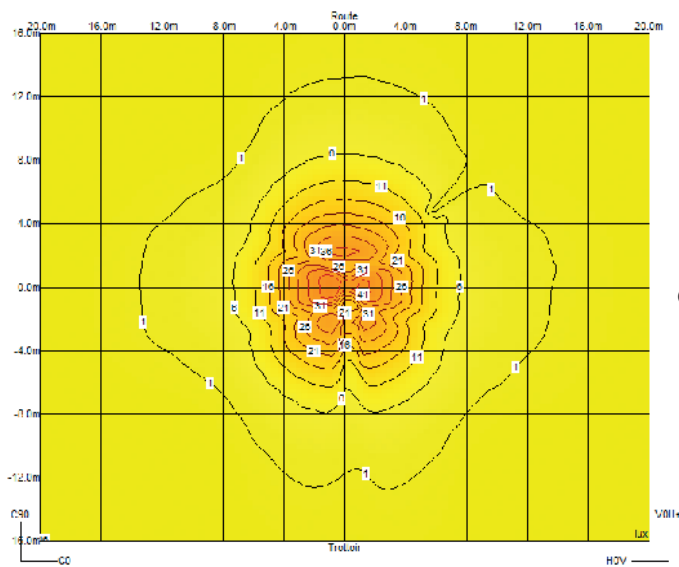

TECHNICAL DESCRIPTION

- > Single size diameter 520mm & height 670mm
- > 2 PCB of 12LED Nichia standard Zhaga with NTC
- > Color temperatures 2200°K - 2700°K - 3000°K - 4000°K
- > IP 66
- > 100% recycled aluminium injected cast
- > Powder coated polyester with RAL of your choice
- > Sea side treatment available
- > Extra clear tempered glass IK08 or polycarbonate IK10
- > «Fontes de Paris» serigraphy
- > Fitting class 1 or class 2
- > Top mounting ø 60 or 76mm
- > Delivered pre-cabled R07 RNF 3x or 5x 1.5mm
- > Eligible for energy certificates
- > ENEC certificate pending

LEDCUP

INNOVATIVE

DESIGN

ECOLOGICAL

The Ledcup luminaire adapts itself perfectly to all types of architectures and environments and will highlight parcs, urban roads, parkings and rural zones.

POWER

			4000K	3000K	2700K	2200K
N. LED	mA	W TOT	lm OUT	lm OUT	lm OUT	lm OUT
24	350	25	3,291	3,137	3,088	2,496
24	500	36	4,561	4,346	4,280	3,457
24	600	44	5,371	5,111	5,040	4,067
24	700	52	6,153	5,842	5,774	4,652

PHOTOMETRY

STD
ASSYM

STD
CIRC

STD
SYM

RLA
ASSYM

RLA
CIRC

RLA
SYM

FONTES DE PARIS