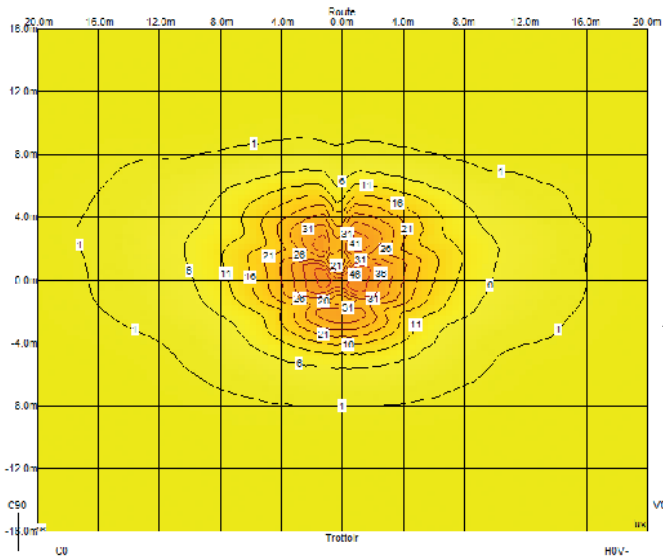

LEDCUP

INNOVATIVE

DESIGN

ECOLOGICAL

The Ledcup luminaire adapts itself perfectly to all types of architectures and environments and will highlight parcs, urban roads, parkings and rural zones.

POWER

			4000K	3000K	2700K	2200K
N. LED	mA	W TOT	lm OUT	lm OUT	lm OUT	lm OUT
24	350	25	3,291	3,137	3,088	2,496
24	500	36	4,561	4,346	4,280	3,457
24	600	44	5,371	5,111	5,040	4,067
24	700	52	6,153	5,842	5,774	4,652

PHOTOMETRY

STD
ASSYM

STD
CIRC

STD
SYM

RLA
ASSYM

RLA
CIRC

RLA
SYM

FONTES DE PARIS